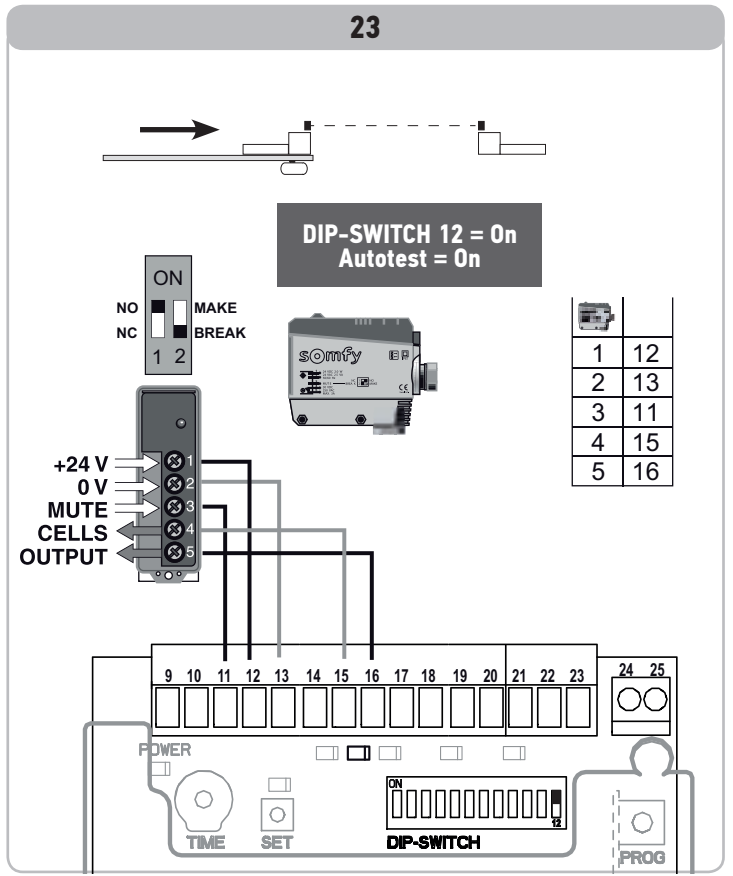

Ref. 5124403A

4

5

6

7

14

DIP SWITCH 3 = On

DIP SWITCH 3 = Off

15

16

17

18

19

20

21

22

**DIP-SWITCH 12 = On
Autotest = On**

**DIP-SWITCH 12 = On
Autotest = On**

24

DIP-SWITCH 11 = On

DIP-SWITCH 11 = Off

25

26

DIP-SWITCH 6 = Off