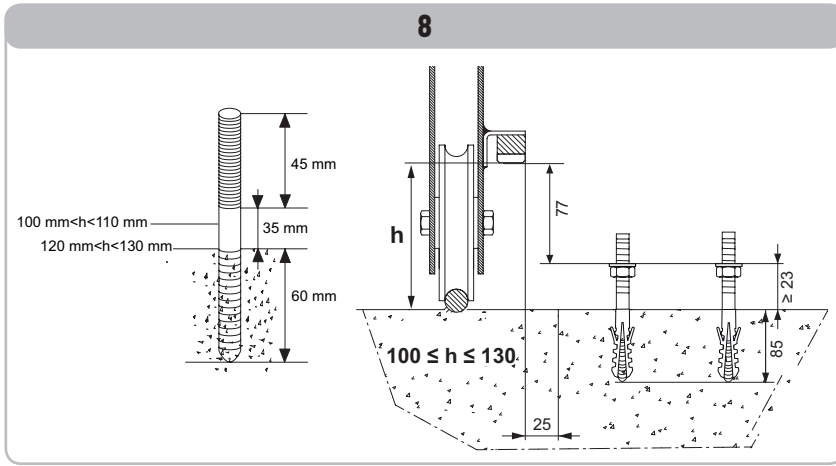

Ref. 5124403A

4

5

6

7

14

DIP SWITCH 3 = On

DIP SWITCH 3 = Off

**DIP-SWITCH 12 = On
Autotest = On**

**DIP-SWITCH 12 = On
Autotest = On**

24

DIP-SWITCH 11 = On

DIP-SWITCH 11 = Off

25

26

DIP-SWITCH 6 = Off