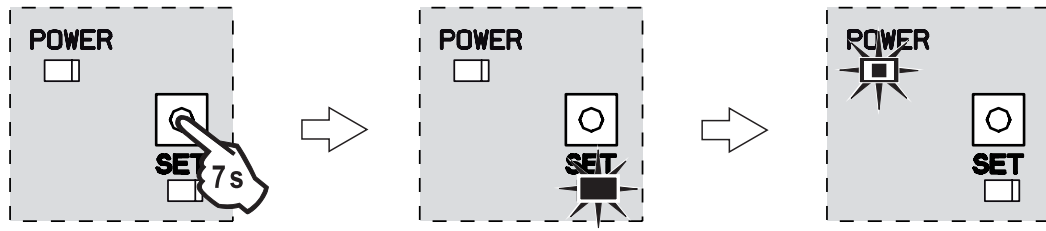

Somfy SAS

50 avenue du Nouveau Monde
BP 152 - 74307 Cluses Cedex
France

www.somfy.com