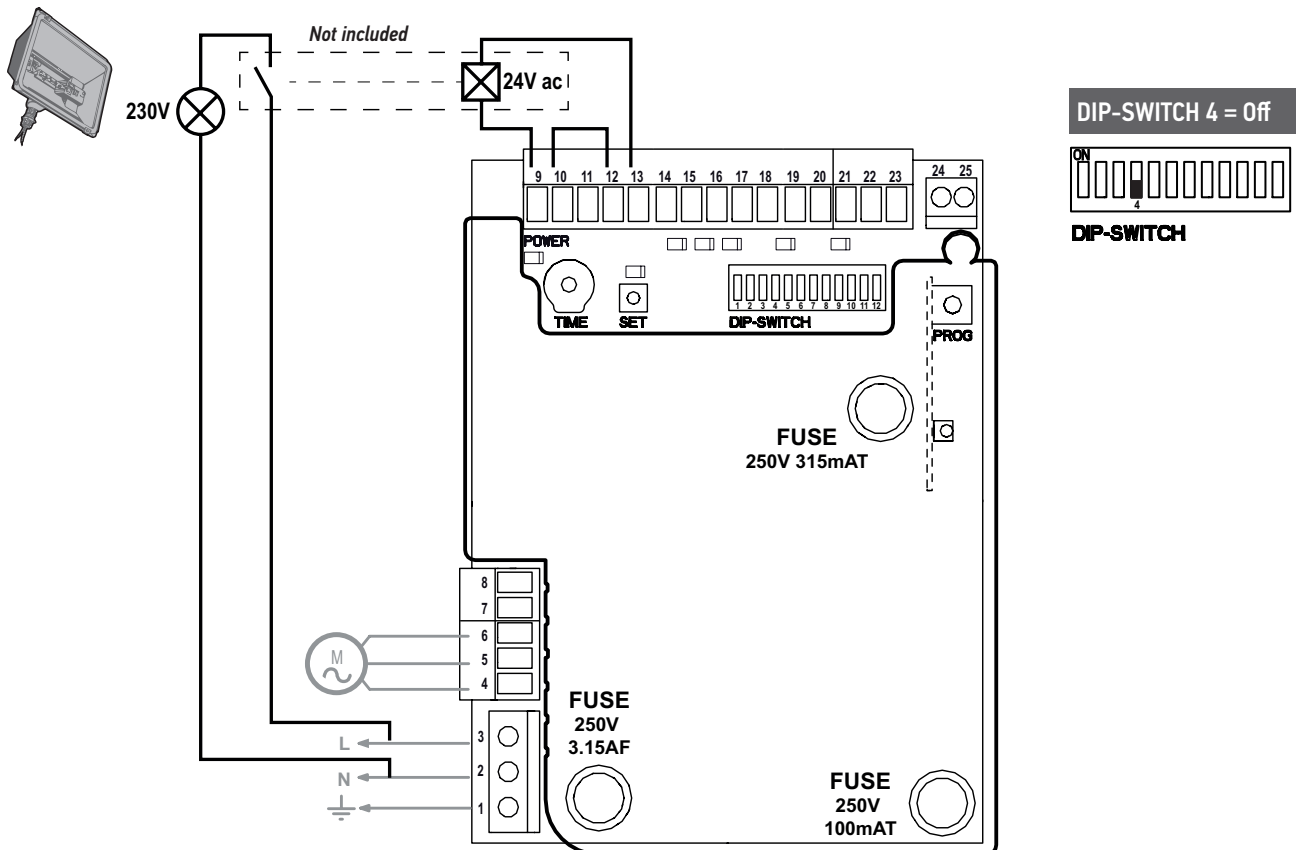

**DIP-SWITCH 12 = On
Autotest = On**

**DIP-SWITCH 12 = On
Autotest = On**

24

DIP-SWITCH 11 = On

DIP-SWITCH 11 = Off

25

26

DIP-SWITCH 6 = Off

DIP-SWITCH 6 = On

27

28

**Somfy SAS**

50 avenue du Nouveau Monde
BP 152 - 74307 Cluses Cedex
France

www.somfy.com