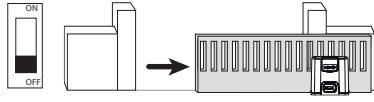

Ref. 5124403A

4

5

6

7

14

DIP SWITCH 3 = On

DIP SWITCH 3 = Off