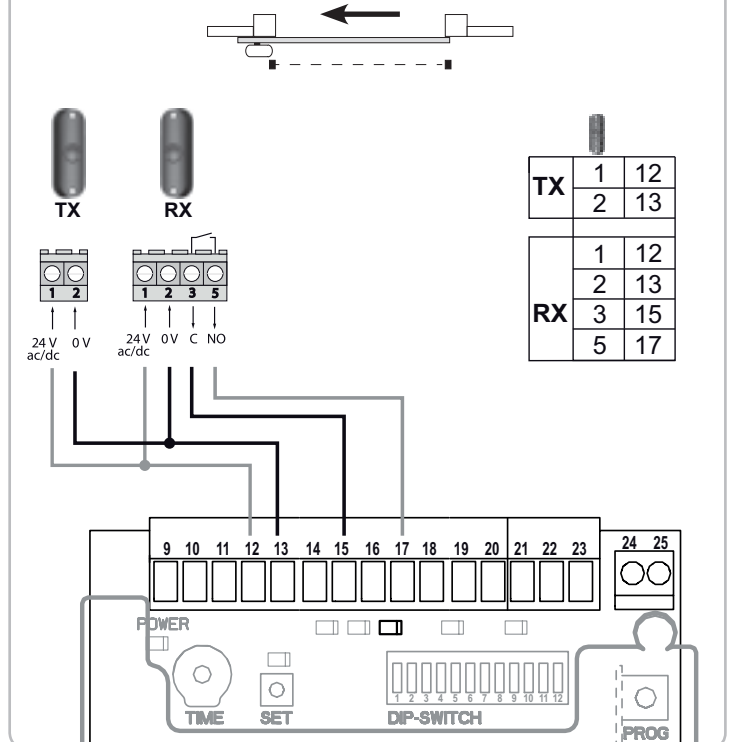

Ref. 5124403A

4

5

6

7

14

DIP SWITCH 3 = On

DIP SWITCH 3 = Off

15

16

17

18

19

20

21

22

**DIP-SWITCH 12 = On
Autotest = On**

**DIP-SWITCH 12 = On
Autotest = On**

24

DIP-SWITCH 11 = On

DIP-SWITCH 11 = Off

25

26

DIP-SWITCH 6 = Off