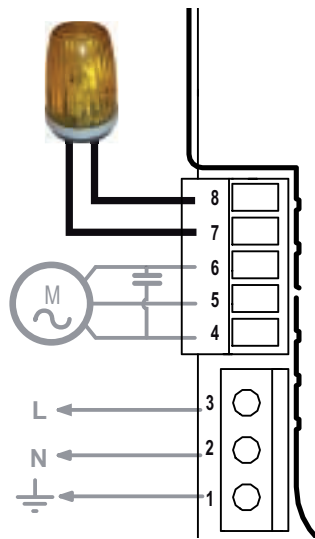

Ref. 5124403A

4

5

6

7

14

DIP SWITCH 3 = On

DIP SWITCH 3 = Off

15

16

17

18

19

20

21

22

**DIP-SWITCH 12 = On
Autotest = On**

**DIP-SWITCH 12 = On
Autotest = On**

24

DIP-SWITCH 11 = On

DIP-SWITCH 11 = Off

25

26

DIP-SWITCH 6 = Off