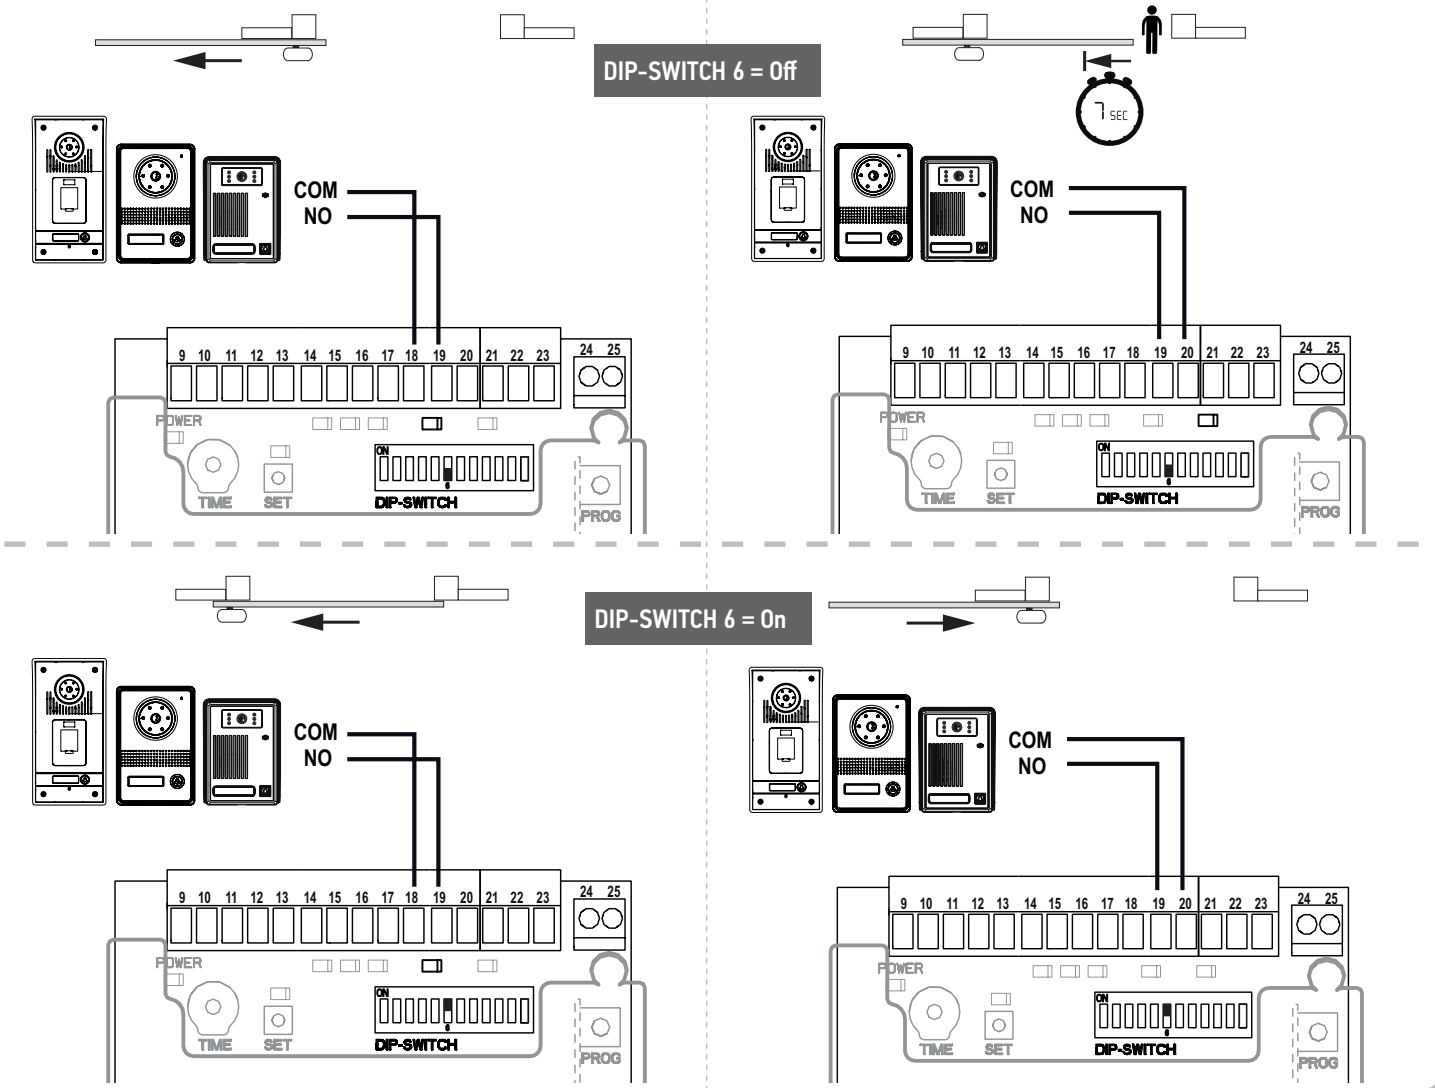

Ref. 5124403A

4

5

6

7

14

DIP SWITCH 3 = On

DIP SWITCH 3 = Off

**DIP-SWITCH 12 = On
Autotest = On**

**DIP-SWITCH 12 = On
Autotest = On**

24

DIP-SWITCH 11 = On

DIP-SWITCH 11 = Off

25

26

DIP-SWITCH 6 = Off

DIP-SWITCH 6 = On

27

28

**Somfy SAS**

50 avenue du Nouveau Monde
BP 152 - 74307 Cluses Cedex
France

www.somfy.com