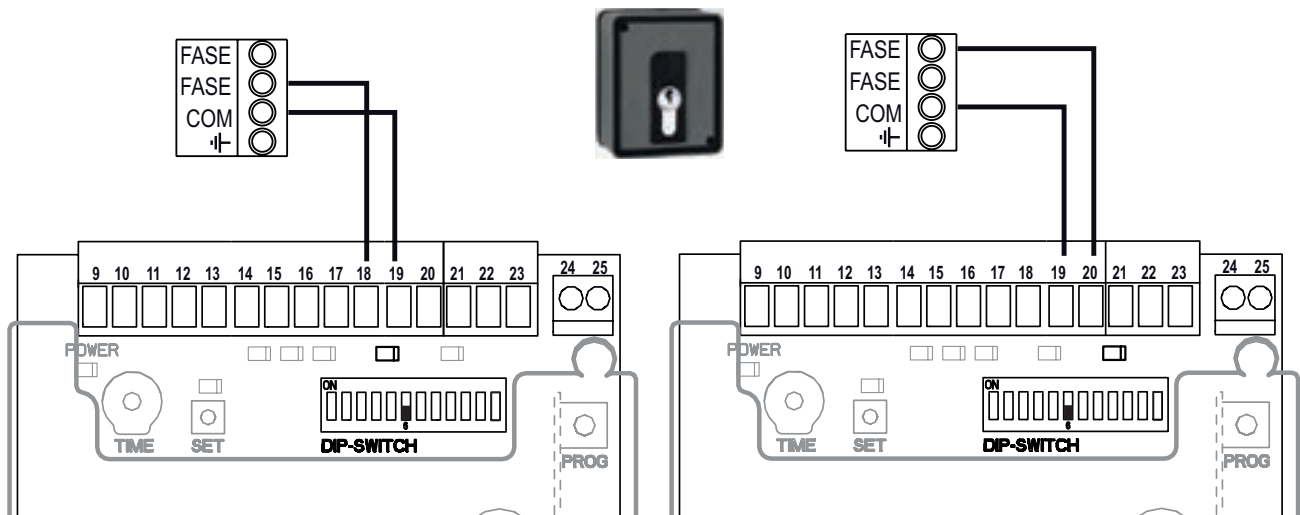

**DIP-SWITCH 12 = On
Autotest = On**

**DIP-SWITCH 12 = On
Autotest = On**

24

DIP-SWITCH 11 = On

DIP-SWITCH 11 = Off

25

26

DIP-SWITCH 6 = Off

DIP-SWITCH 6 = On

27

28

**Somfy SAS**

50 avenue du Nouveau Monde
BP 152 - 74307 Cluses Cedex
France

www.somfy.com