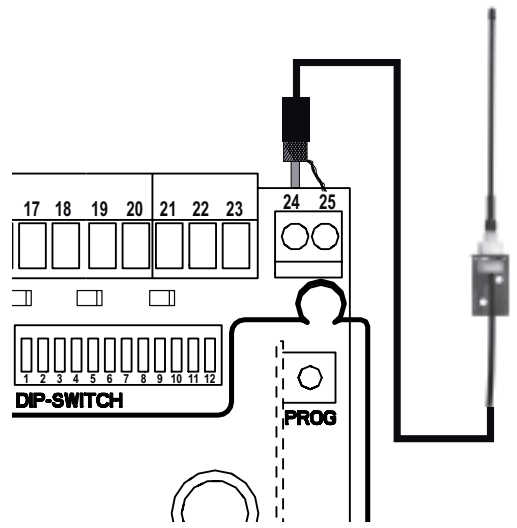

**DIP-SWITCH 12 = On
Autotest = On**

**DIP-SWITCH 12 = On
Autotest = On**

24

DIP-SWITCH 11 = On

DIP-SWITCH 11 = Off

25

26

DIP-SWITCH 6 = Off

DIP-SWITCH 6 = On

27

28

**Somfy SAS**

50 avenue du Nouveau Monde
BP 152 - 74307 Cluses Cedex
France

www.somfy.com