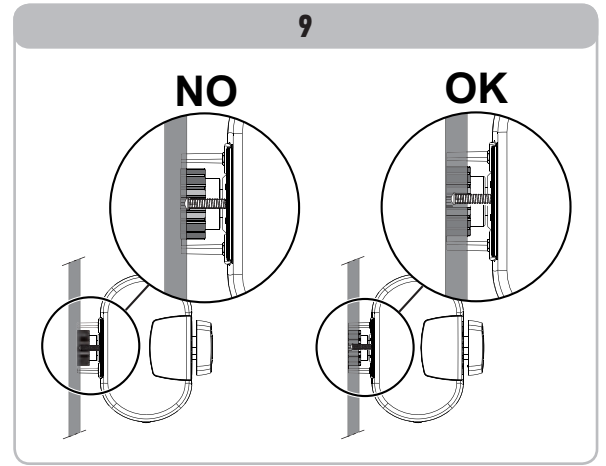

Ref. 5124403A

4

5

6

7

14

DIP SWITCH 3 = On

DIP SWITCH 3 = Off

**DIP-SWITCH 12 = On
Autotest = On**

**DIP-SWITCH 12 = On
Autotest = On**

24

DIP-SWITCH 11 = On

DIP-SWITCH 11 = Off

25

26

DIP-SWITCH 6 = Off