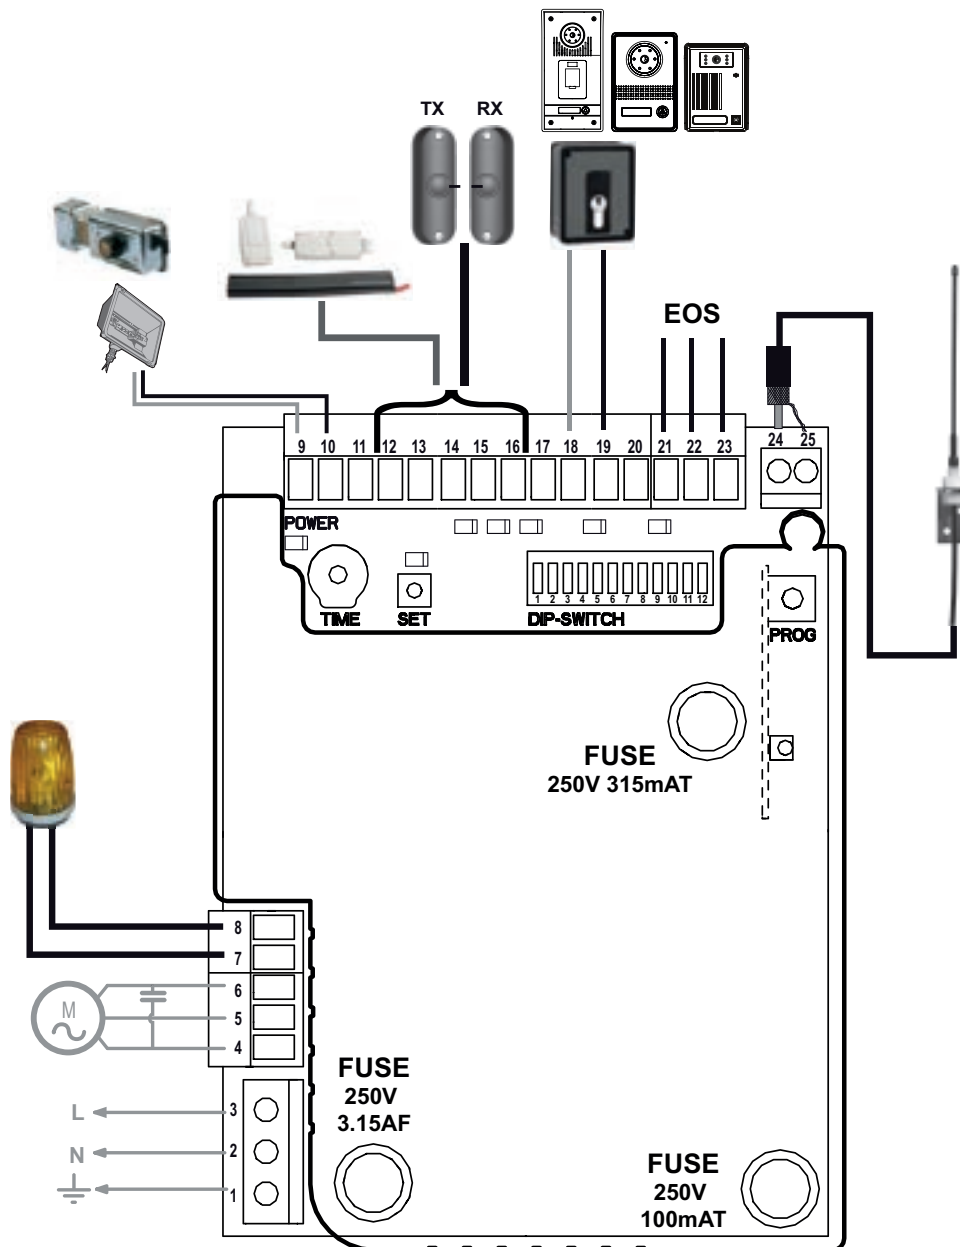

Ref. 5124403A

4

5

6

7

14

DIP SWITCH 3 = On

DIP SWITCH 3 = Off

15

16

17

18

19

20

21

22

**DIP-SWITCH 12 = On
Autotest = On**

**DIP-SWITCH 12 = On
Autotest = On**

24

DIP-SWITCH 11 = On

DIP-SWITCH 11 = Off

25

26

DIP-SWITCH 6 = Off