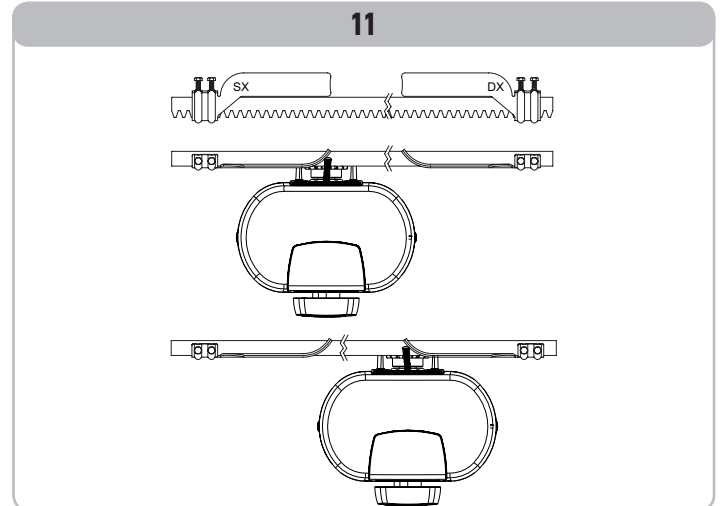

Ref. 5124403A

4

5

6

7

14

DIP SWITCH 3 = On

DIP SWITCH 3 = Off