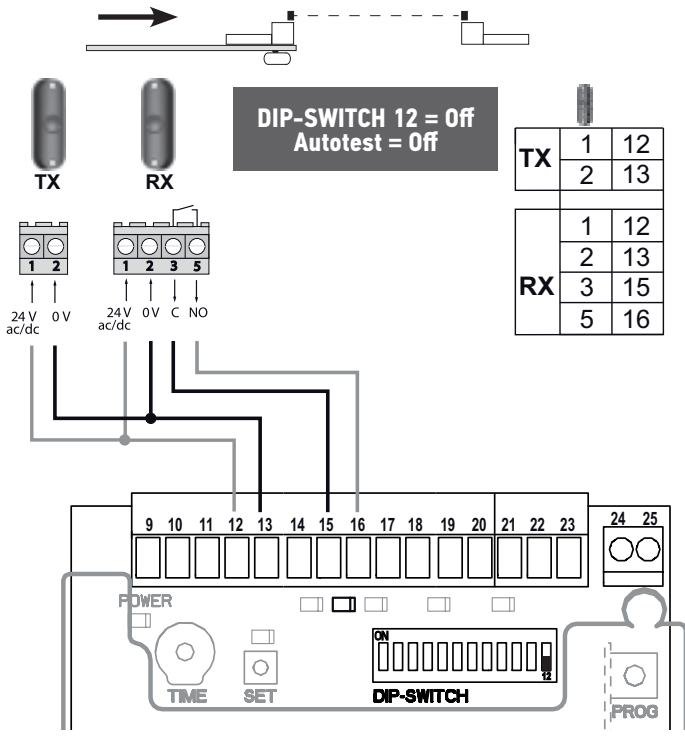

Ref. 5124403A

4

5

6

7

14

DIP SWITCH 3 = On

DIP SWITCH 3 = Off

15

16

17

18

19

20

21

22

**DIP-SWITCH 12 = On
Autotest = On**

**DIP-SWITCH 12 = On
Autotest = On**

24

DIP-SWITCH 11 = On

DIP-SWITCH 11 = Off

25

26

DIP-SWITCH 6 = Off