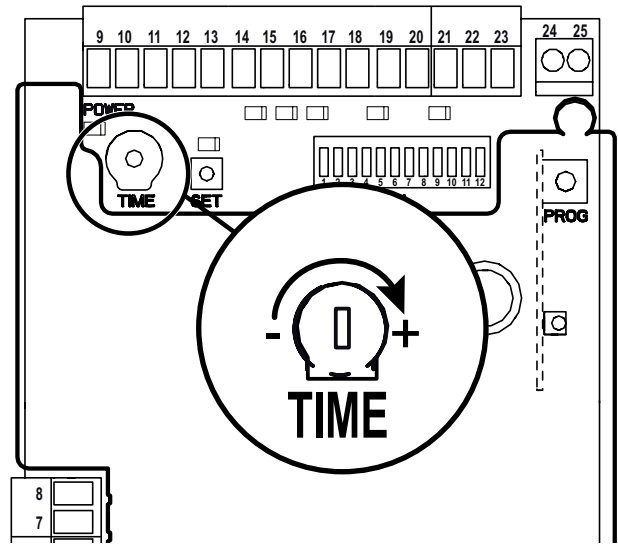

Ref. 5124403A

4

5

6

7

14

DIP SWITCH 3 = On

DIP SWITCH 3 = Off

**DIP-SWITCH 12 = On
Autotest = On**

**DIP-SWITCH 12 = On
Autotest = On**

24

DIP-SWITCH 11 = On

DIP-SWITCH 11 = Off

25

26

DIP-SWITCH 6 = Off

DIP-SWITCH 6 = On

27

28

**Somfy SAS**

50 avenue du Nouveau Monde
BP 152 - 74307 Cluses Cedex
France

www.somfy.com