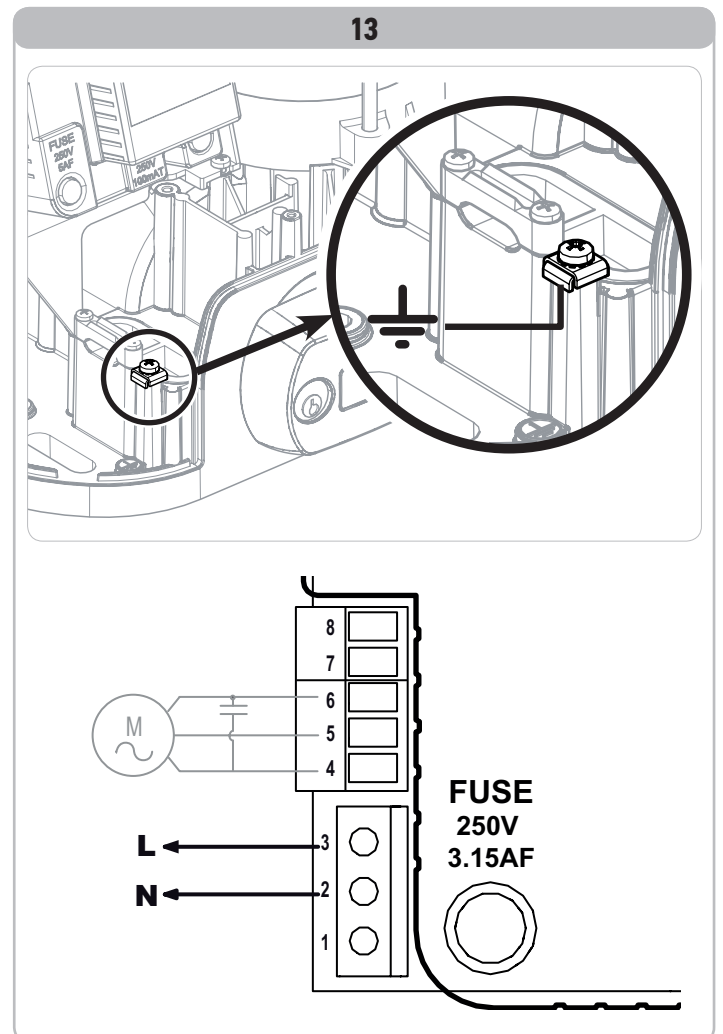

Ref. 5124403A

4

5

6

7

14

DIP SWITCH 3 = On

DIP SWITCH 3 = Off

**DIP-SWITCH 12 = On
Autotest = On**

**DIP-SWITCH 12 = On
Autotest = On**

24

DIP-SWITCH 11 = On

DIP-SWITCH 11 = Off

25

26

DIP-SWITCH 6 = Off