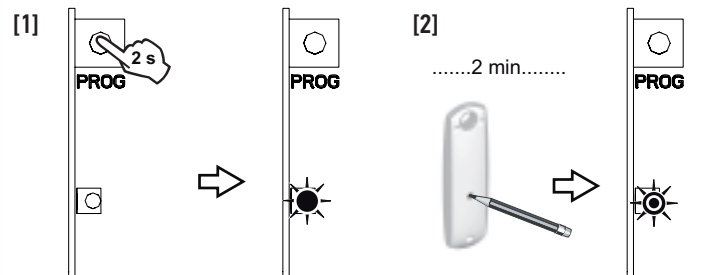

14

DIP SWITCH 3 = On

DIP SWITCH 3 = Off

15

16

17

18