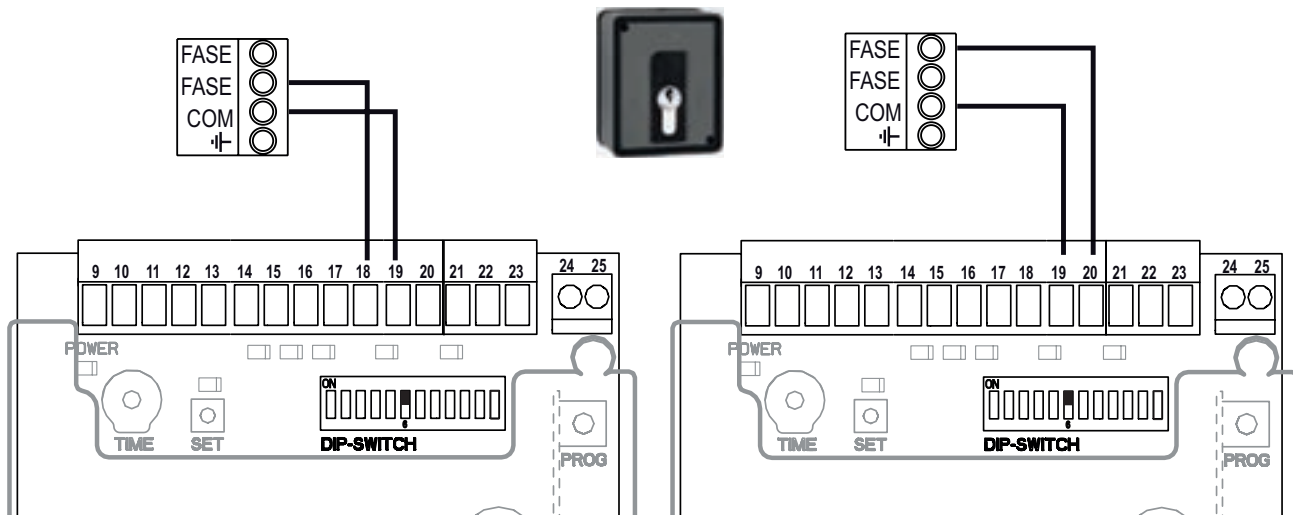

**DIP-SWITCH 12 = On
Autotest = On**

**DIP-SWITCH 12 = On
Autotest = On**

24

DIP-SWITCH 11 = On

DIP-SWITCH 11 = Off

25

26

DIP-SWITCH 6 = Off

DIP-SWITCH 6 = On

27

28

**Somfy SAS**

50 avenue du Nouveau Monde
BP 152 - 74307 Cluses Cedex
France

www.somfy.com