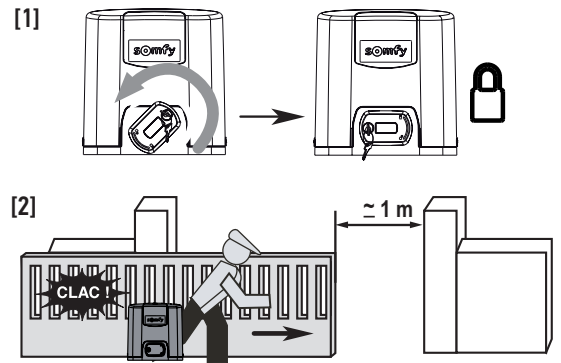

14

DIP SWITCH 3 = On

DIP SWITCH 3 = Off

15

16

17

18