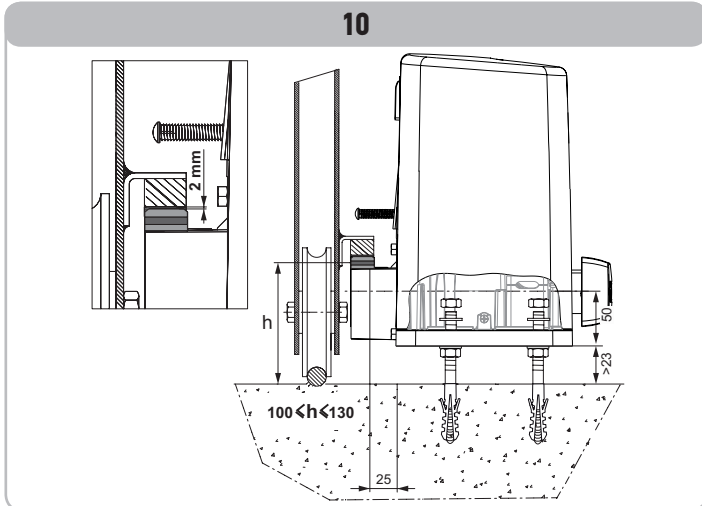

Ref. 5124403A

4

5

6

7

14

DIP SWITCH 3 = On

DIP SWITCH 3 = Off

15

16

17

18

19

20

21

22

**DIP-SWITCH 12 = On
Autotest = On**

**DIP-SWITCH 12 = On
Autotest = On**

24

DIP-SWITCH 11 = On

DIP-SWITCH 11 = Off

25

26

DIP-SWITCH 6 = Off