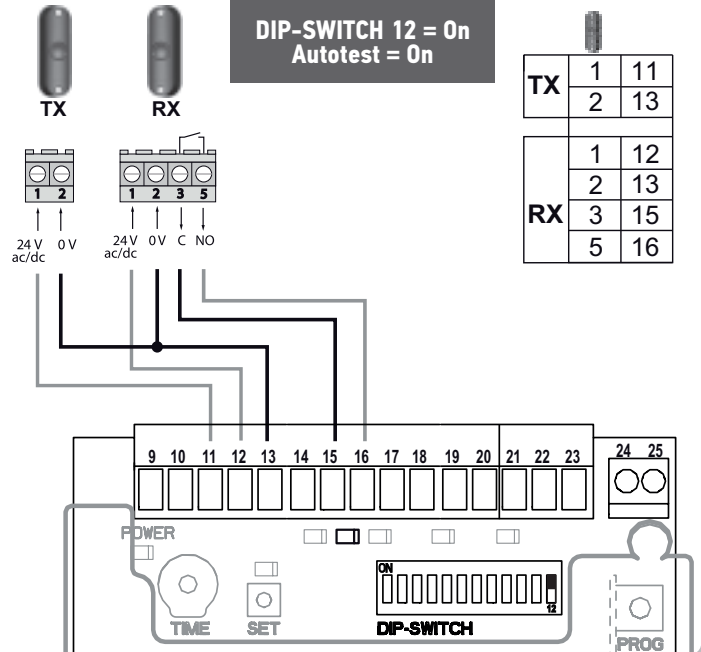

Ref. 5124403A

4

5

6

7

14

DIP SWITCH 3 = On

DIP SWITCH 3 = Off

15

16

17

18

19

20

21

22

**DIP-SWITCH 12 = On
Autotest = On**

**DIP-SWITCH 12 = On
Autotest = On**

24

DIP-SWITCH 11 = On

DIP-SWITCH 11 = Off

25

26

DIP-SWITCH 6 = Off